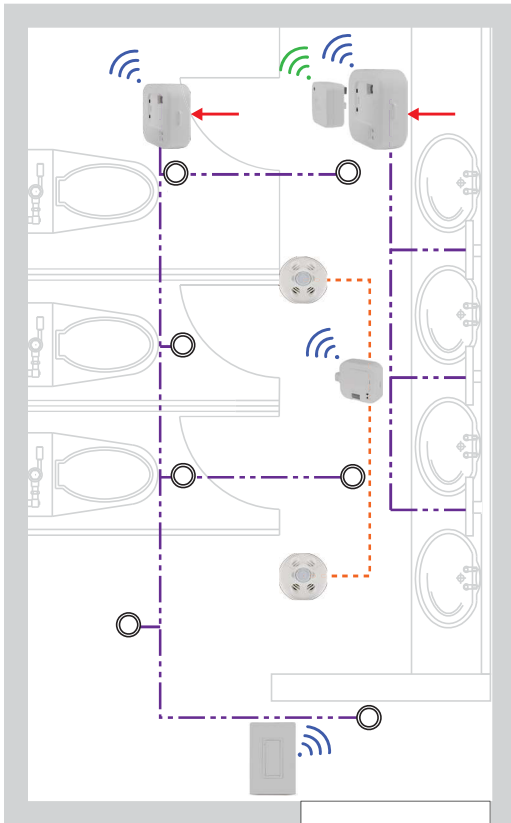

Public Restroom

Zūm™ Wireless

IECC 2015 Code Compliance:

- ▶ Manual Controls (C405.2.1.1.3)
- ▶ Automatic Full On (Occupancy Sensing Mode) (C405.2.1.1.2)
- ▶ Automatic Full Off (C405.2.1.1.1)

Symbol	Product	Qty.	Description
	GLS-ODT-C-NS	2	Dual-Technology Ceiling Mount Occupancy Sensor
	ZUMMESH-JBOX-5A-LV	2	Junction Box Zone Controller, 0-10V Dimming, 5A
	ZUMMESH-NETBRIDGE	1	Zūm™ Network Bridge
	ZUMMESH-KP10ABATT	1	Rocker-Button Battery Powered Keypad
	ZUMMESH-JBOX-SIM	1	Zūm™ Junction Box Sensor Integration Module