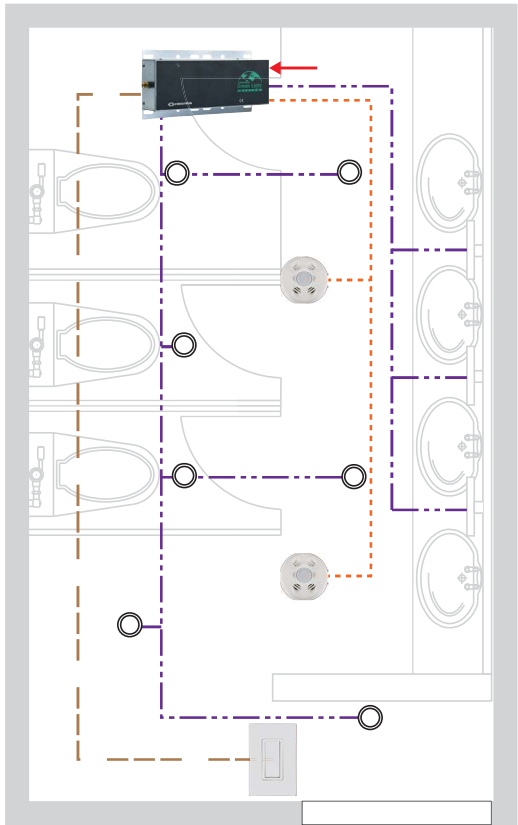

Public Restroom

GLPP

IECC 2015 Code Compliance:

- ▶ Manual Controls (C405.2.1.1.3)
- ▶ Automatic Full On (Occupancy Sensing Mode) (C405.2.1.1.2)
- ▶ Automatic Full Off (C405.2.1.1.1)

Product	Product	Qty.	Description
	GLPP-1DIMFLV2CN-PM	1	2-Ch 0-10V Dimmer with Cresnet
	GLS-ODT-C-NS	2	Dual-Technology Ceiling Mount Occupancy Sensor
	GLPPA-KP	1	In-Wall Keypad for GLPP