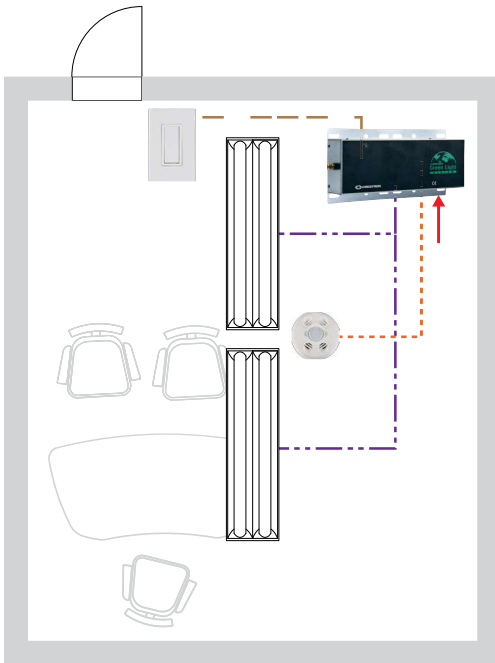

GLPP

IECC 2015 Code Compliance:

- ▶ Manual Controls (C405.2.1.1.3)
- ▶ Manual On/Partial On (Vacancy Sensing Mode) (C405.2.1.1.2)
- ▶ Automatic Full Off (C405.2.1.1.1)
- ▶ Bi-level Control (0-10V Dimming) (C405.2.3.1.4)

Product	Product	Qty.	Description
	GLPP-DIMFLV-CN-PM	1	1-Ch 0-10V Dimmer with Cresnet
	GLS-ODT-C-NS	1	Dual-Technology Ceiling Mount Occupancy Sensor
	GLPPA-KP	1	In-Wall Keypad for GLPP