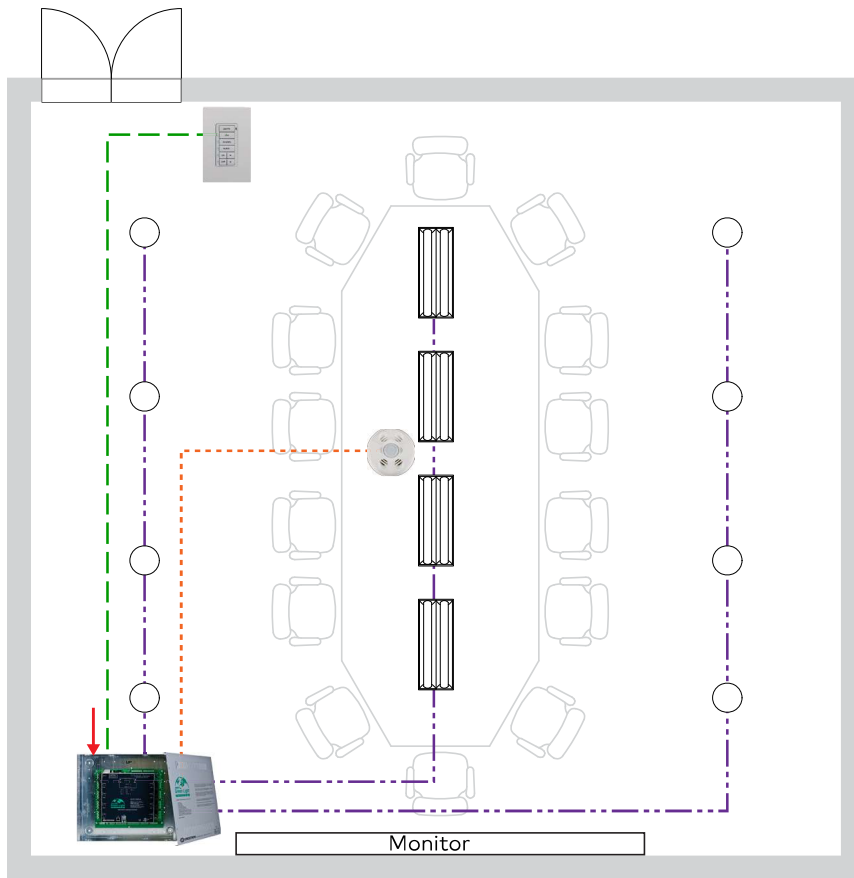

Conference Room

GLPAC

IECC 2015 Code Compliance:

- ▶ Manual Controls (C405.2.1.1.3)
- ▶ Manual On/Partial On (Vacancy Sensing Mode) (C405.2.1.1.2)
- ▶ Time-switch Controls (Programmable timeclock) (C405.2.2)
- ▶ Bi-level Control (0-10V Dimming) (C405.2.3.1.4)

Symbol	Product	Qty.	Description
	GLPAC-DIMFLV4	1	Green Light Integrated Lighting System, 4-Channel
	GLS-ODT-C-NS	1	Dual-Technology Ceiling Mount Occupancy Sensor
	C2N-CBD-P	1	Cameo® Keypad, Standard Mount