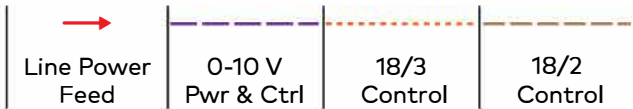

Huddle Space / Break Room

GLPP

IECC 2015 Code Compliance:

- ▶ Manual Controls (C405.2.1.1.3)
- ▶ Manual On/Partial On (Vacancy Sensing Mode) (C405.2.1.1.2)
- ▶ Automatic Full Off (C405.2.1.1.1)
- ▶ Bi-level Control (0-10V Dimming) (C405.2.3.1.4)