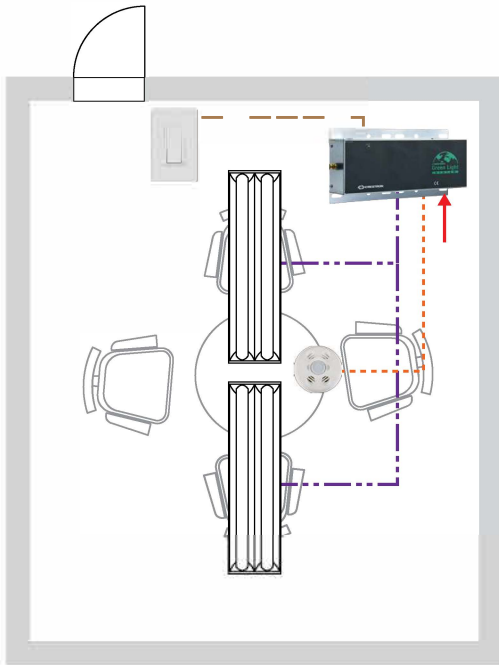

Huddle Space / Break Room

GLPP

IECC 2015 Code Compliance:

- ▶ Manual Controls (C405.2.1.1.3)
- ▶ Manual On/Partial On (Vacancy Sensing Mode) (C405.2.1.1.2)
- ▶ Automatic Full Off (C405.2.1.1.1)
- ▶ Bi-level Control (0-10V Dimming) (C405.2.3.1.4)

Product	Product	Qty.	Description
	GLPP-DIMFLVCN-PM	1	1-Ch 0-10V Dimmer with Cresnet
	GLS-ODT-C-NS	1	Dual-Technology Ceiling Mount Occupancy Sensor
	GLPPA-KP	1	In-Wall Keypad for GLPP